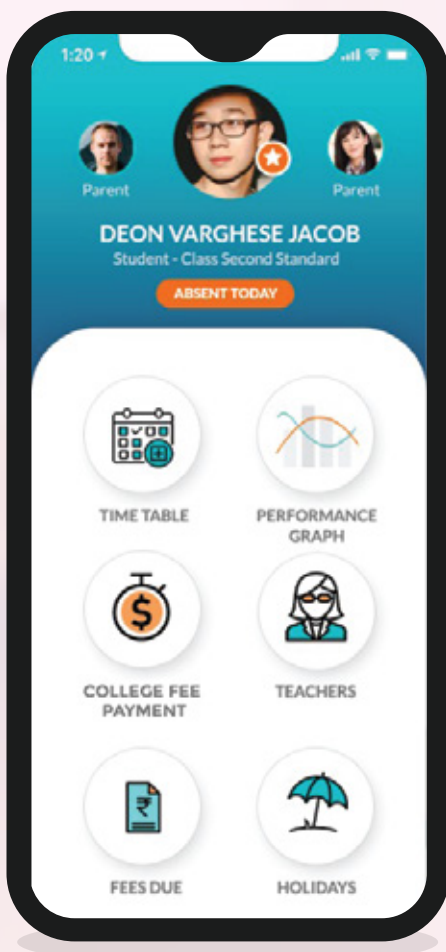

Why Choose Us

- **We provide as whitelabelled Solution and App in the name of the institution**
- Multi-Campus Solutions for Schools, Colleges, and Universities
- Seamless Access to Admin, Students, Teachers and Parents
- Student progress tracking for Parents
- Personalised Learning
- Virtual Classrooms
- Analytical Reports for Enhanced Decision making and Compliance
- Customizable Dashboard and Feature rich Educational Modules
- Direct communication with stakeholders
- Can be easily converted to a dynamic learning platform.
- Data Confidentiality and Social accountability and many more